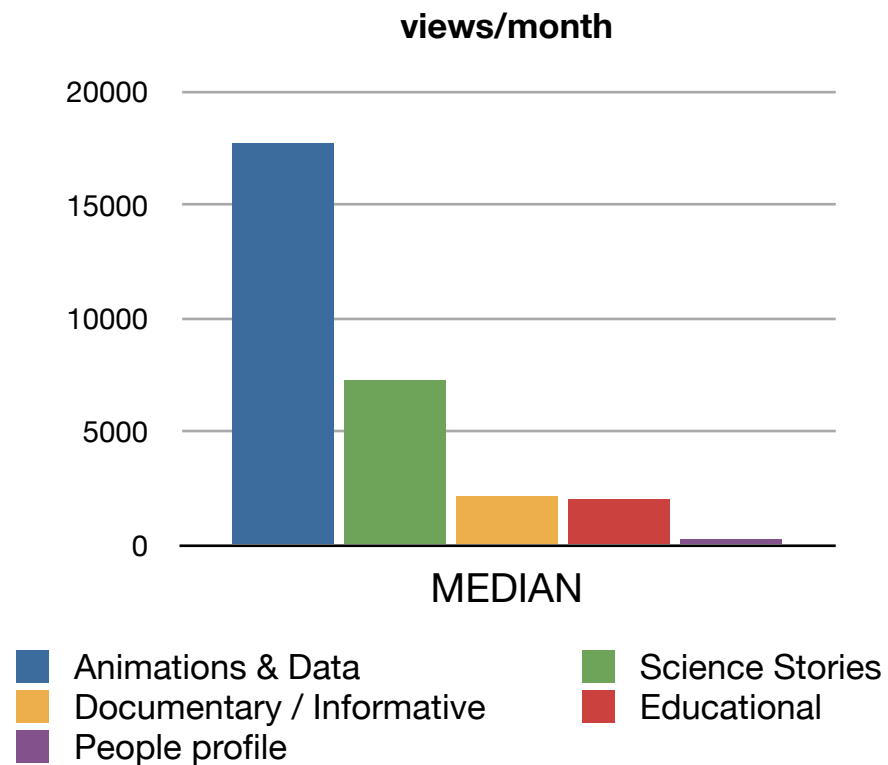

CATEGORY	MEDIAN	MIN	MAX
	views/month	views/month	views/month
Animations & Data	17729	212	449221
Science Stories	7273	1694	12851
Documentary / Informative	2137	199	21197
Educational	2009	127	58974
People profile	247	60	807

In order to see the different types of videos that are being produced, as well as to obtain a feel for what content / concept is most appreciated by the Youtube audience that visits the **NASAexplorer channel**, I have watched a total of 61 videos found on this channel. I have separated the material in five categories of concept, and I have noted down the viewing statistics.

Here I represent the median (not the average!) of the number of views per month in each category.

On the pages that follow are the actual video-IDs, Youtube links and statistics for each video.

Clearly the Youtube audience that watches the NASAexplorer channel prefers to watch videos in the **Animations & Data** category. This this category there is a huge variation and the highest number of views/month are for videos with music and awe-inspiring images (see the corresponding table on the next page).

Science Stories are next in the list. In this category, the viewing stats vary much less in range.

Profiles about people seem to be least popular among the NASAexplorer Youtube channel audience.

Maarten Roos, April 9, 2013